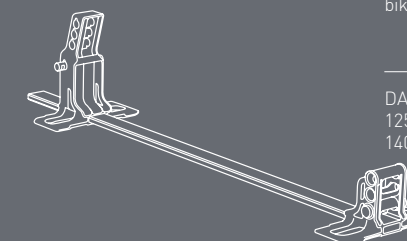

BIKE STAND

DATA
125/131 x 26,5 x 27cm
1400g

BLACK
100514100

Multifunctional BIKE STAND for transporting your bike in our bike bags BIKE TRAVEL BAG and BIKE TRAVEL BAG PRO. Various mounting options enable the fastening of different bicycle types and bike sizes.