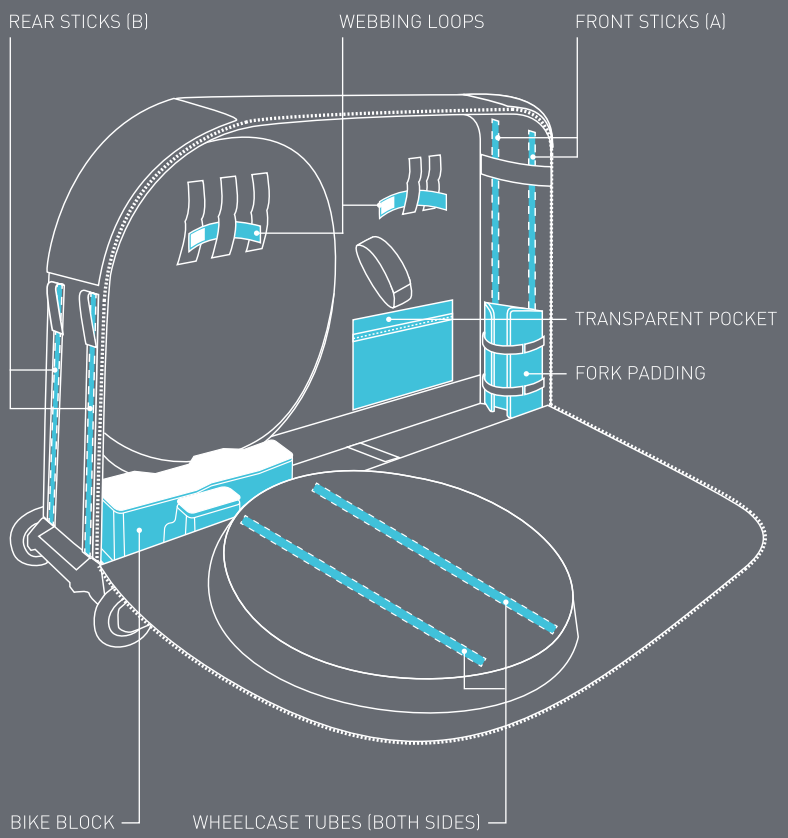

### ENCLOSED PARTS

- 4x WHEELCASE TUBES
- 2x FRONT STICKS (A) 68 cm
- 2x REAR STICKS (B) 44 cm
- 1x BIKE BLOCK
- 2x WEBBING LOOPS
- 1x FRAME PAD

### HOW TO ASSEMBLE YOUR BIKE TRAVEL BAG

- // 01: Initial view of the bag.
- // 02: Inserting front sticks (A) into the bag.
- // 03: Inserting rear sticks (B) into the bag.
- // 04: Inserting the bike block into the bag.
- // 05: Inserting the frame pad into the bag.
- // 06: Final assembly step.