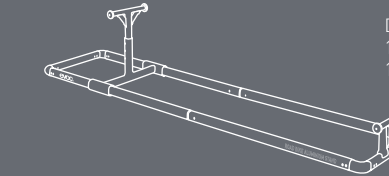

Looks like this? Almost done!

BIKE TRAVEL BAG PRO

// 18

Don't forget to put wheels in wheel compartment

SEPERATELY AVAILABLE

ROAD BIKE ALUMINIUM STAND

DATA  
125 x 25,5 x 24cm /  
1100 g

BLACK  
100502100