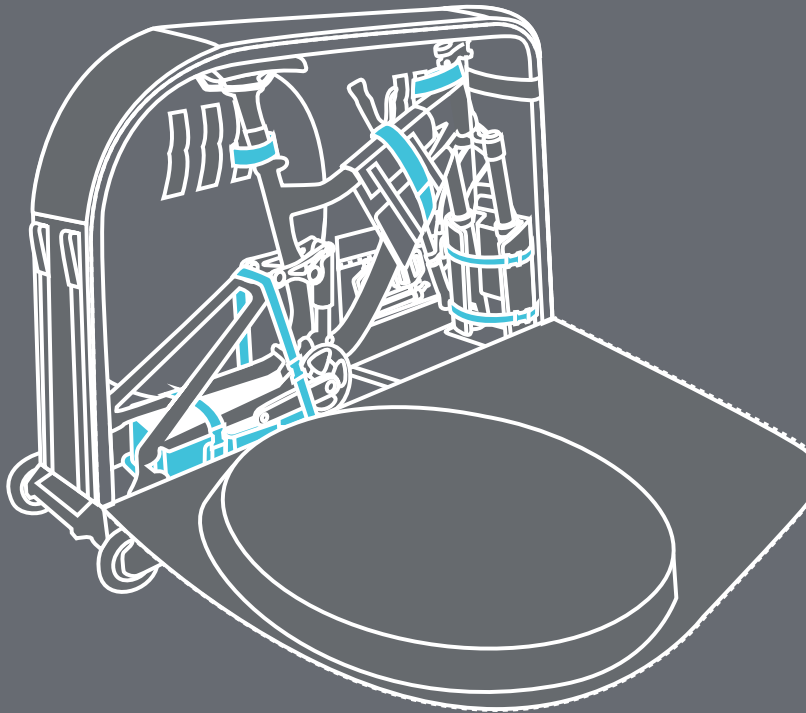

Looks like this? Almost done!

BIKE TRAVEL BAG PRO

// 18

Don't forget to put wheels in wheel compartment

SEPERATELY AVAILABLE

ROAD BIKE ALUMINIUM STAND

DATA  
125 x 25,5 x 24cm /  
1100 g

BLACK  
100502100